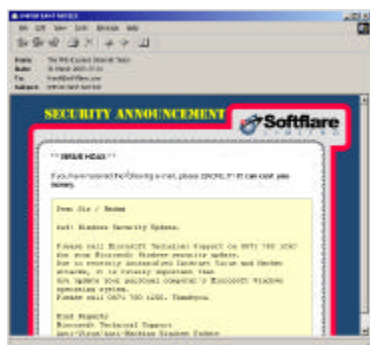

Eye-catching, colourful e-mails!

* terms and conditions apply

For more information about **ListFlare**, its features and capabilities, please visit www.softflare.com or contact us using any of the details below:

Softflare Limited
P O Box 809
Aylesford
Kent
ME20 7TU